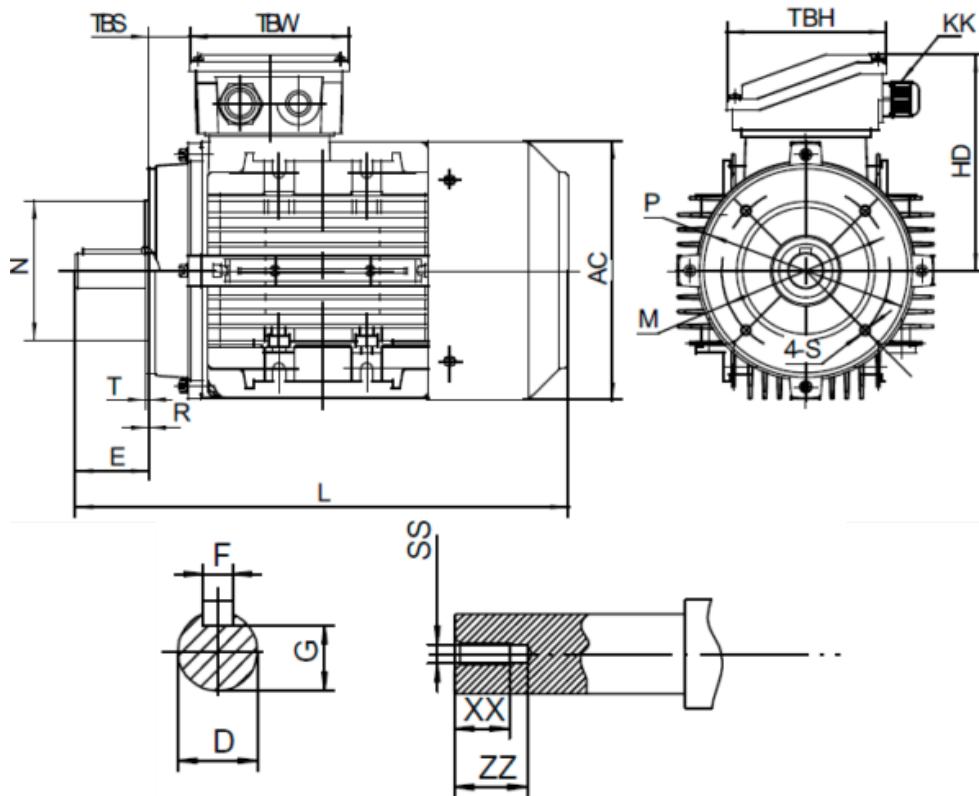

# Data Sheet

Article number: 25180022061540

Description: Kleedrive T3A 112M-6 2.2kw 900 rpm UL/CSA  
3x230/400V 50 HZ IP55 B14 Eff=84,3%

## Measures

AA = 224	L = 397	TBH = 118
AC = Ø220	M = Ø130	TBS = 33
AD = 283	N = Ø110	TBW = 118
D = Ø28	P = Ø160	XX = 22
E = 60	R = 0	ZZ = 30
F = 8	S = M8	
G = 24	SS = M10	
HD = 171	T = 3.5	